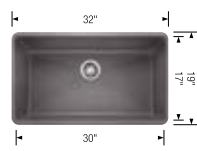

Product weight: 33 lbs

To prevent damage, sink must be shipped on a pallet.