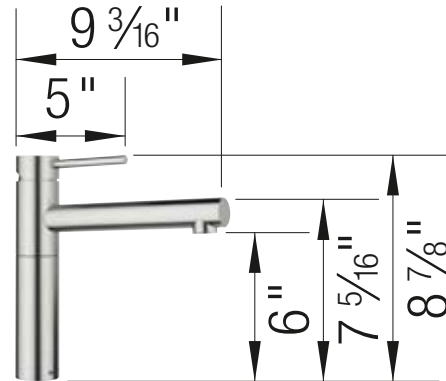

ALTA II Bar

- Solid spout
- 360° swivel provides extended operational range
- Quick connect installation
- Solid brass construction
- 1.5 GPM (Gallons Per Minute) flow rate

NEW

Color finish			List price
	Matte Black	527570	$ 495
Metal finishes			List price
	Chrome	527568	$ 425
PVD finishes			List price
	Satin Dark Steel	527572	$ 495
	Satin Platinum	443258	$ 495
	PVD Steel	527569	$ 495
	Satin Gold	527571	$ 495

Technical drawing

Scope of supply

- Color-coded hot and cold supply lines
- 3/8" compression fittings
- All faucet parts required for installation

Suggested soap dispenser

See page 122