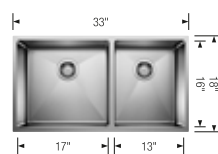

Product weight: 22 lbs