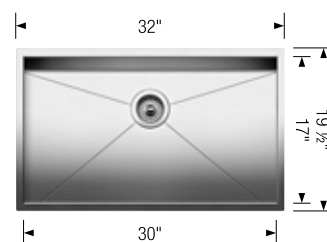

36" Minimum cabinet size

			List price
		513439	\$ 4534

Scope of supply

Installation instructions, Cut-out template, Limited Lifetime Warranty

Technical drawing

Bowl depth 10 in; Product weight: 23 lbs

Compatible Grids