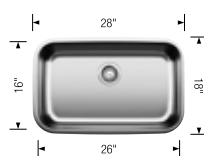

STELLAR	32	Super Single	Medium	Bar
 brushed finish	442576	441024	441025	441026
List price	\$ 810	\$ 767	\$ 496	\$ 441
Minimum cabinet size	36"	33"	30"	18"
Bowl depth	9 in	9 in	8 in	6.5 in

Product weight: 18 lbs