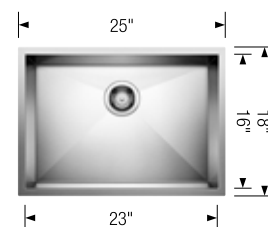

27" Minimum cabinet size

			List price
	satin polish	443047	\$ 730

Scope of supply

Installation instructions, Cut-out template, Undermount clips, Limited Lifetime Warranty

Technical drawing

Bowl depth 5.5 in; Product weight: 14 lbs