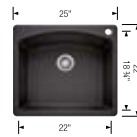

Product weight: 31 lbs
1 additional knock-out hole for accessories