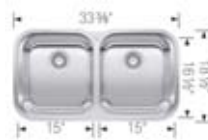

STELLAR	1¾	Equal Double	ADA
 brushed finish	441 023	441 020	441 529
List price	\$ 717	\$ 681	\$ 747
Minimum cabinet size	36"	36"	36"
Bowl depth	9/7 in	8/8 in	5.5 in

Product weight: 38 lbs

Product weight: 38 lbs