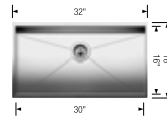

Product weight: 46 lbs