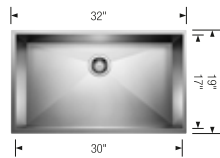

Product weight: 31 lbs