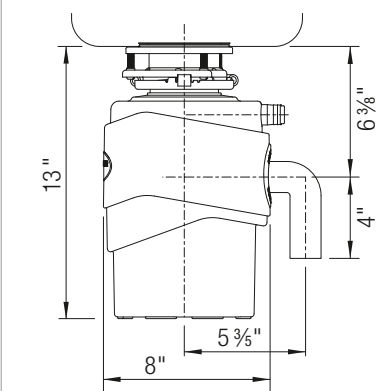

NEW

Power supply required 

AC induction motor		Power plug type		List price
	0.75 HP/ 120 V/ 60 Hz/ 10 A	B	442978	\$ 595

Technical drawing

Product weight: 21 lbs

Scope of supply

FWD baffle

FWD plug and strainer