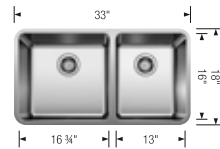

FORMERA	33	1¾	Equal Double
 satin polish	442 763	442 769	442 768
List price	\$ 782	\$ 689	\$ 654
Minimum cabinet size	36"	36"	36"
Bowl depth	9 in	9/9 in	9/9 in

Product weight: 18 lbs

Product weight: 38 lbs