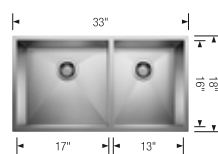

Product weight: 22 lbs