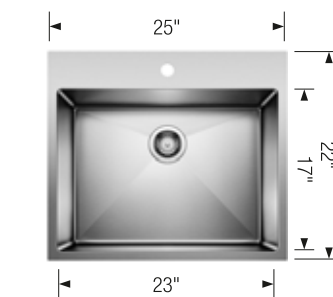

QUATRUS R15 Laundry

Stainless steel

- German engineered with 304 series, 18-gauge stainless steel
- Practical 15 mm radius corners for easy cleaning
- X-pattern drain grooves help quickly remove water from the sink
- 18/10 chrome-nickel content for excellent durability and corrosion resistance
- Rear-positioned drain holes maximize cabinet storage space

30" Minimum cabinet size

			List price
	satin polish	443151	$ 1047

Scope of supply

Installation instructions, Cut-out template, Undermount clips, Limited Lifetime Warranty

Technical drawing

Bowl depth 12 in

Optional accessories

234771
$ 174

BLANCO UNIT with QUATRUS R15 Laundry

See page 107

See page 130