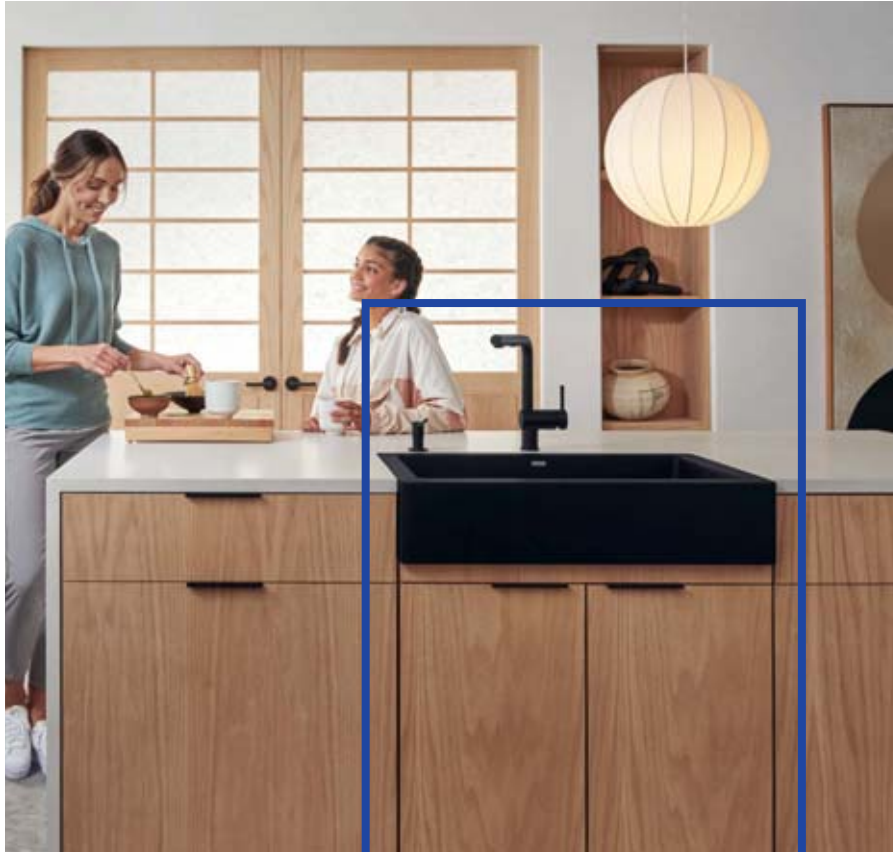

WHAT IS A BLANCO UNIT?

Everything you need, all in one place.

BLANCO UNIT
drink. prep. clean.

A BLANCO UNIT is a seamless, fully-integrated kitchen water hub solution designed to make everyday life in the kitchen easier. The combination of a BLANCO sink, faucet and accessories streamlines how you operate in the kitchen and enhances your experience with water. Everything you need to **drink, prep and clean** is all in one place.