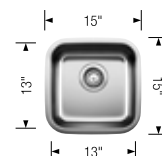

Product weight: 18 lbs

Scope of supply

Installation instructions, Cut-out template, Limited Lifetime Warranty

Compatible Grids							
Grid 235827	$ 181	Grid 515301	$ 174	Grid 515299	$ 174	Foldable Grid 238483	$ 130
Foldable Grid 238483	$ 130	Foldable Grid 238483	$ 130	Foldable Grid 238483	$ 130