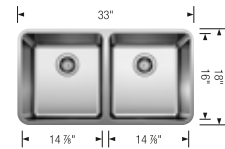

FORMERA	33	1¾	Equal Double
 satin polish	442 763	442 769	442 768
List price	\$ 782	\$ 689	\$ 654
Minimum cabinet size	36"	36"	36"
Bowl depth	9 in	9/9 in	9/9 in

Product weight: 18 lbs

Product weight: 38 lbs