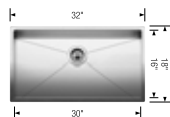

Product weight: 18 lbs