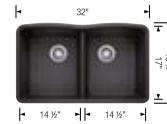

Product weight: 34 lbs

Scope of supply

Installation instructions, Cut-out template, Limited Lifetime Warranty

Compatible Grids		
Grid (Left Bowl) 221008	$ 168	Grid (Left Bowl) 221008 $ 168
Grid (Right Bowl) 221009	$ 168	Grid (Right Bowl) 221009 $ 168
Floating Dish Rack 236432	$ 165	Floating Dish Rack 236432 $ 165