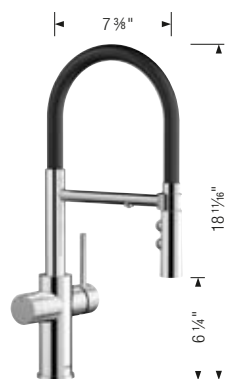

CATRIS FLEXO

- Pull-down, insulated handspray with dual selectable spray patterns
- 360° swivel provides extended range
- Flexible black hose provides optimal range of motion
- Patented aerator for reduced scaling and easy cleaning
- Ceramic disc cartridge
- 1.5 GPM (Gallons Per Minute) flow rate

Color finish			List price
	Matte Black	443026	$ 795
Metal finishes			List price
	Chrome	402447	$ 695
PVD finishes			List price
	PVD Steel	402448	$ 795

Technical drawing

Scope of supply

- Color-coded hot and cold supply lines
- $\frac{3}{8}$ " compression fittings
- All faucet parts required for installation

Suggested soap dispenser

See page 122