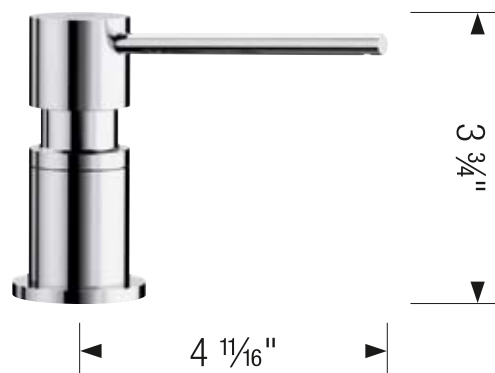

LATO Soap Dispenser

- Solid brass/zamac construction
- Refillable from above the deck
- Suitable for liquid dish or hand soap
- 10 fl oz. (300 ml) capacity bottle

PVD finishes			List price
NEW	Satin Dark Steel	527743	$ 176
	PVD Steel	402299	$ 176
	Satin Gold	526699	$ 176
Color finish			List price
	Matte Black	443031	$ 176
Metal finishes			List price
	Chrome	402298	$ 163
SILGRANIT look dual finish			List price
	Chrome/Coal Black	402574	$ 176
	Chrome/Anthracite	402300	$ 176
	Chrome/Cinder	402304	$ 176
	Chrome/Volcano Gray	443044	$ 176
	Chrome/Metallic Gray	402305	$ 176
	Chrome/White	402307	$ 176
	Chrome/Soft White	443043	$ 176
	Chrome/Truffle	402306	$ 176
	Chrome/Café	402303	$ 176

Technical drawing

1 3/8" hole required for installation

Scope of supply

- Mounting hardware