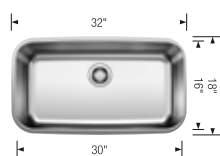

STELLAR	32	Super Single	Medium	Bar
 brushed finish	442576	441024	441025	441026
List price	\$ 810	\$ 767	\$ 496	\$ 441
Minimum cabinet size	36"	33"	30"	18"
Bowl depth	9 in	9 in	8 in	6.5 in

Product weight: 18 lbs