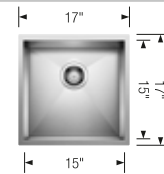

Product weight: 13 lbs