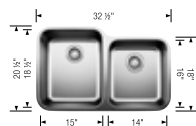

Product weight: 38 lbs