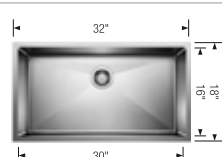

CUVEE R15	Super Single	Medium Single	Large Single	Bar
 satin polish	524 754	524 752	524 751	524 755
List price	\$ 1150	\$ 870	\$ 995	\$ 770
Minimum cabinet size	36"	30"	33"	21"
Bowl depth	10 in	10 in	10 in	8 in