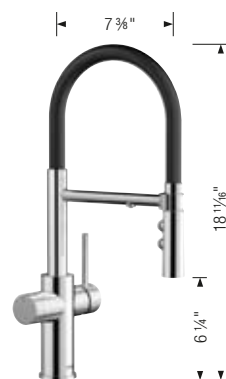

CATRIS FLEXO Filter

- Pull-down, insulated handspray with dual selectable spray patterns
- 360° swivel provides extended range
- Flexible silicone hose provides optimal range of motion
- Patented aerator for reduced scaling and easy cleaning
- Ceramic disc cartridge
- 1.5 GPM (Gallons Per Minute) flow rate

Color finish			List price
	Matte Black	442992	$ 825
Metal finishes			List price
	Chrome	442990	$ 725
PVD finishes			List price
	PVD Steel	442991	$ 825

Technical drawing

Scope of supply

- Color-coded hot and cold supply lines
- 3/8" compression fittings
- All faucet parts required for installation

Optional accessories

443274
$ 299

NEW

443275
$ 299

NEW

443276
$ 85

NEW

Suggested soap dispenser

See page 122

Faucets