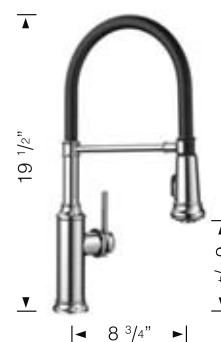

EMPRESSA Semi Pro

- Pull-down, insulated handspray with dual selectable spray patterns
- 180° swivel for optimal range of motion
- Solid brass construction
- Flexible black hose provides optimal range of motion
- Ceramic disc cartridge
- 1.5 GPM (Gallons Per Minute) flow rate

PVD finishes				List price
	NEW Satin Dark Steel	443264		$ 1232
	NEW Satin Platinum	443246		$ 1232
	PVD Steel	442509		$ 1232
	Satin Gold	442982		$ 1232
Color finish				List price
	Matte Black	443022		$ 1232
Metal finishes				List price
	Polished Nickel	442510		$ 1232
	Chrome	442508		$ 1027

Technical drawing

Scope of supply

- Color-coded hot and cold supply lines
- 3/8" compression fittings
- All faucet parts required for installation

Suggested soap dispenser

See page 124