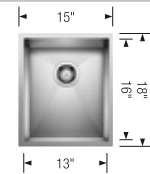

Product weight: 17 lbs

Scope of supply

Installation instructions, Cut-out template, Limited Lifetime Warranty

Compatible Grids							
Grid 516271	$ 166	Grid 223190	$ 166	Grid 223200	$ 166	Grid 223189	$ 166
Foldable Grid 238483	$ 130	Foldable Grid 238483	$ 130	Foldable Grid 238483	$ 130	Foldable Grid 238483	$ 130