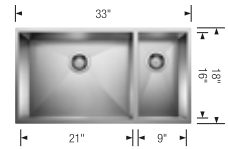

Product weight: 33 lbs

Scope of supply

Installation instructions, Cut-out template, Limited Lifetime Warranty

Compatible Grids							
Grid 223189	\$ 166	Grid 223190	\$ 166	Grid 223189	\$ 166	Grid (Large Bowl) 224405	\$ 205
Foldable Grid 238483	\$ 130	Foldable Grid 238483	\$ 130	Foldable Grid 238483	\$ 130	Grid (Small Bowl) 224406	\$ 174
						Foldable Grid 238483	\$ 130