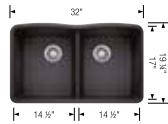

Product weight: 36 lbs