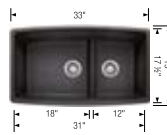

Product weight: 34 lbs
To protect from damage, sink must ship on a pallet.

Product weight: 38 lbs

Product weight: 39 lbs

Product weight: 18 lbs

Scope of supply				
	Mesh basket, Installation instructions, Cut-out template, Limited Lifetime Warranty	Installation instructions, Cut-out template, Limited Lifetime Warranty	Installation instructions, Cut-out template, Limited Lifetime Warranty	Installation instructions, Cut-out template, Limited Lifetime Warranty
Compatible Grids				
	Grid (Large Bowl) 222472 \$ 181	Grid (Large Bowl) 226828 \$ 181	Grid (Left Bowl) 222429 \$ 181	Grid 222466 \$ 181
		Grid (Small Bowl) 226830 \$ 181	Grid (Right Bowl) 222469 \$ 181	Foldable Grid 238483 \$ 130