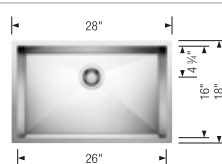

Product weight: 22 lbs