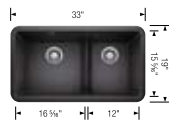

Product weight: 53 lbs