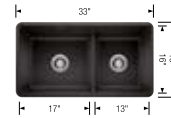

Product weight: 27 lbs

Product weight: 37 lbs

Product weight: 38 lbs

Product weight: 32 lbs

Scope of supply				
	Mesh basket, Installation instructions, Cut-out template, Limited Lifetime Warranty	Installation instructions, Cut-out template, Limited Lifetime Warranty	Installation instructions, Cut-out template, Limited Lifetime Warranty	Installation instructions, Cut-out template, Limited Lifetime Warranty
Compatible Grids				
	Grid 231640 \$ 171	Grid (Large Bowl) 516364 \$ 174	Grid (Small Bowl) 236782 \$ 173	Grid 516363 \$ 171
	Foldable Grid 238483 \$ 130	Grid (Small Bowl) 516366 \$ 174	Grid (Large Bowl) 236783 \$ 173	Foldable Grid 238483 \$ 130
	Floating Grid 233542 \$ 171	Foldable Grid 238483 \$ 130	Foldable Grid 238483 \$ 130	Floating Grid 233542 \$ 171