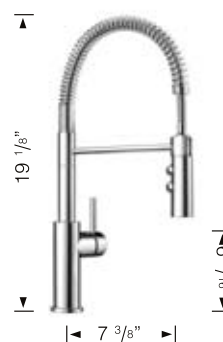

CATRIS

- Pull-down, insulated handspray with dual selectable spray patterns
- 360° swivel provides extended range
- Flexible spring provides optimal range of motion
- Patented aerator for reduced scaling and easy cleaning
- Ceramic disc cartridge
- 1.5 GPM (Gallons Per Minute) flow rate

Color finish			List price
	Matte Black	443032	$ 725
Metal finishes			List price
	Chrome	401917	$ 625
PVD finishes			List price
	PVD Steel	401918	$ 725

Technical drawing

Scope of supply

- Color-coded hot and cold supply lines
- 3/8" compression fittings
- All faucet parts required for installation

Suggested soap dispenser

See page 122