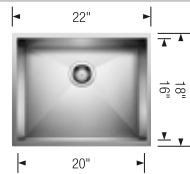

PRECISION R0	Small	Large	Bar	Medium (vertical)
 satin polish	516210	516209	515637	516208
List price	\$ 1697	\$ 1682	\$ 1669	\$ 1682
Minimum cabinet size	27"	21"	21"	18"
Bowl depth	10 in	10 in	8 in	10 in