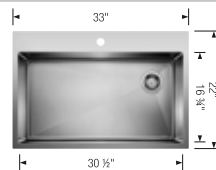

Product weight: 22 lbs

Scope of supply

Installation instructions, Cut-out template, Drop-in clips, Limited Lifetime Warranty

Compatible Grids	Grid 236595	$ 197