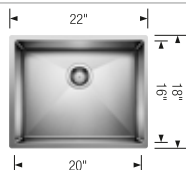

Product weight: 18 lbs