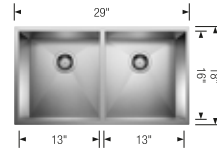

PRECISION R0	1¾	Large Equal Double	Medium Equal Double	1½
satin polish	515821	516212	516211	516213
List price	\$ 2563	\$ 2484	\$ 1775	\$ 2625
Minimum cabinet size	36"	39"	36"	36"
Bowl depth	10/10 in	10/10 in	10/10 in	10/8 in