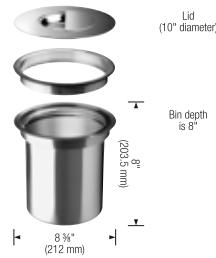

SOLON

- Ideal for food waste, can be installed flushmount or drop-in
- Frame, lid and 7 liter bin made of high-grade stainless steel
- Easy to clean and dishwasher safe
- Winner of prestigious international iF award for product design

Minimum cabinet size	21"
SOLON	
	512471
List price	$ 813
Volume	7 l

Scope of supply

Installation instructions

Installation note

- Lid Diameter: 10"
- Bin Depth: 8"
- Can be installed as drop-in or inset

Orga & Waste