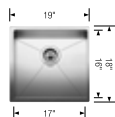

Product weight: 18 lbs