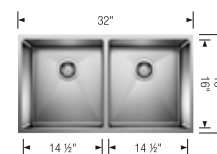

Product weight: 21 lbs

Scope of supply

Installation instructions, Cut-out template, Undermount clips, Limited Lifetime Warranty

Compatible Grids			
Grid 235968	$ 196	Grid (Large Bowl) 235971	$ 166
Foldable Grid 238483	$ 130	Grid (Small Bowl) 235959	$ 166
Elevated Grid 231608	$ 168	Foldable Grid 238483	$ 130
		Grid 233080	$ 166
		Foldable Grid 238483	$ 130
		Elevated Grid 231608	$ 168