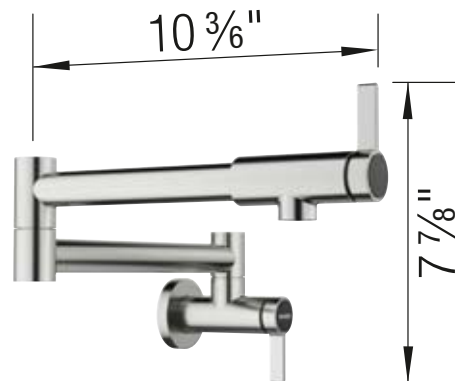

CULINA II Pot Filler

- Wall mount, cold water pot filler
- Articulated arm extends 20" and swivels 180°
- Two single lever handles with dual shut-off valves
- Solid brass construction
- 1.5 GPM (Gallons Per Minute) flow rate

NEW

Color finish			List price
	Matte Black	527486	$ 795
Metal finishes			List price
	Chrome	527485	$ 650
PVD finishes			List price
	Satin Dark Steel	527487	$ 795
	Satin Platinum	443254	$ 795
	PVD Steel	527484	$ 795
	Satin Gold	527488	$ 795

Technical drawing

Scope of supply

- 3/8" compression fittings
- All faucet parts required for installation