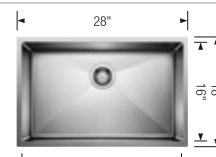

Product weight: 18 lbs