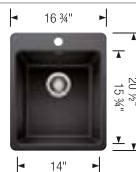

Product weight: 14 lbs

Scope of supply

Installation instructions, Cut-out template, Drop-in clips, Limited Lifetime Warranty
Planning Note:

2 additional knock-out holes for accessories
Undermount or drop-in installation

Compatible Grids	
	Grid 516363

$ 171