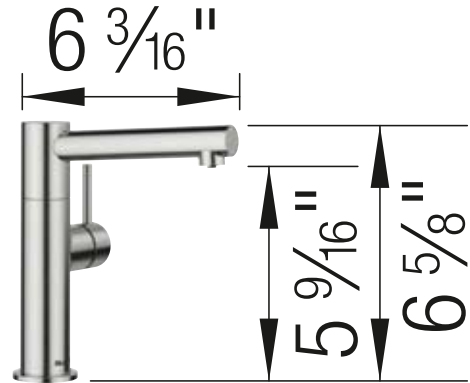

ALTA II Beverage

- Solid spout, cold water only
- 360° swivel for optimal range of motion
- Solid brass construction
- Can be installed with most water filtration systems
- 1.5 GPM (Gallons Per Minute) maximum flow rate

NEW

Color finish			List price
	Matte Black	527565	$ 535
Metal finishes			List price
	Chrome	527563	$ 460
PVD finishes			List price
	Satin Dark Steel	527567	$ 535
	Satin Platinum	443257	$ 535
	PVD Steel	527564	$ 535
	Satin Gold	527566	$ 535

Technical drawing

Scope of supply

- Blue cold and RO supply lines
- 3/8" compression fittings
- All faucet parts required for installation

Faucets

Optional accessories

443274
$ 299

NEW

443275
$ 299

NEW

443276
$ 85

NEW

Suggested soap dispenser

See page 122