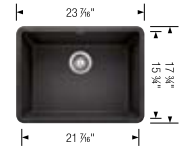

Product weight: 28 lbs

Scope of supply

Installation instructions, Cut-out template, Limited Lifetime Warranty

Compatible Grids

Grid 221206	$ 203	Grid 236593	$ 202	Grid 234059	$ 197	Grid 234061	$ 177
Floating Grid 233535	$ 171	Foldable Grid 238483	$ 130	Foldable Grid 238483	$ 130	Foldable Grid 238483	$ 130
		Floating Grid 233542	$ 171	Floating Grid 233542	$ 171	Floating Grid 233542	$ 171