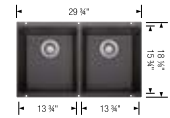

Product weight: 27 lbs

Product weight: 37 lbs

Product weight: 38 lbs

Product weight: 32 lbs

Scope of supply				
	Mesh basket, Installation instructions, Cut-out template, Limited Lifetime Warranty	Installation instructions, Cut-out template, Limited Lifetime Warranty	Installation instructions, Cut-out template, Limited Lifetime Warranty	Installation instructions, Cut-out template, Limited Lifetime Warranty
Compatible Grids				
	Grid 231640 \$ 171	Grid (Large Bowl) 516364 \$ 174	Grid (Small Bowl) 236782 \$ 173	Grid 516363 \$ 171
	Foldable Grid 238483 \$ 130	Grid (Small Bowl) 516366 \$ 174	Grid (Large Bowl) 236783 \$ 173	Foldable Grid 238483 \$ 130
	Floating Grid 233542 \$ 171	Foldable Grid 238483 \$ 130	Foldable Grid 238483 \$ 130	Floating Grid 233542 \$ 171