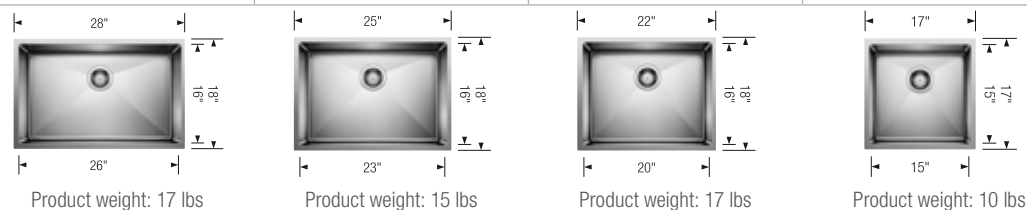

QUATRUS R15

Stainless steel

- German engineered with 304 series, 18-gauge stainless steel
- Practical 15 mm radius corners for easy cleaning
- X-pattern drain grooves help quickly remove water from the sink
- 18/10 chrome-nickel content for excellent durability and corrosion resistance
- Rear-positioned drain holes maximize cabinet storage space

QUATRUS R15	28	Medium	Small	Bar
satin polish	443 147	443 146	443 145	443 144
List price	$ 1050	$ 1008	$ 900	$ 799
Minimum cabinet size	28"	27"	24"	21"
Bowl depth	9 in	9 in	9 in	8 in

Scope of supply

Installation instructions, Cut-out template, Undermount clips, Limited Lifetime Warranty

Compatible Grids							
Grid 203999	$ 177	Grid 233078	$ 166	Grid 235958	$ 166	Grid 235950	$ 166
Foldable Grid 238483	$ 130	Foldable Grid 238483	$ 130	Foldable Grid 238483	$ 130		
Elevated Grid 231608	$ 168						

Optional accessories

203 999
$ 177

231 608
$ 168

517 666
$ 58

BLANCO UNIT with QUATRUS R15

See page 107

See page 131