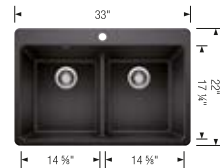

Product weight: 34 lbs