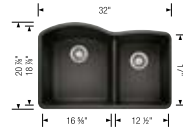

Product weight: 36 lbs

Product weight: 38 lbs

Product weight: 35 lbs

Scope of supply

Installation instructions, Cut-out template, Limited Lifetime Warranty

Compatible Grids			
Grid (Large Bowl) 220998	\$ 174	Grid (Large Bowl) 220998	\$ 174
Grid (Small Bowl) 231342	\$ 168	Grid (Small Bowl) 231342	\$ 168
Floating Dish Rack 236431	\$ 165	Floating Dish Rack 236431	\$ 165
		Grid (Large Bowl) 231343	\$ 174
		Grid (Small Bowl) 231342	\$ 168
		Floating Dish Rack 236431	\$ 165