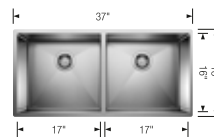

Product weight: 28 lbs