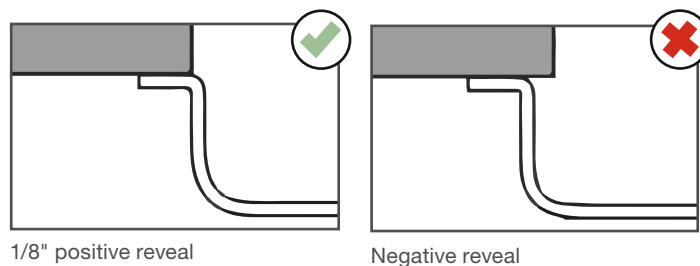

MESH BASKETS

Our dishwasher-safe, stainless steel baskets are the ultimate prep companion. Sturdy, rubber-capped feet keep it slightly raised off the bottom of your sink. Mesh baskets are multi-functional and can be used for washing fresh produce or as a drying rack for glasses and utensils.

For cutting boards, colanders, baskets and other accessories that need to hang on the ledge of the countertop, BLANCO recommends a sink installation with a 1/8" positive reveal around the bowl to ensure a proper fit. Accessories may no longer fit if the sink is installed with a negative reveal.