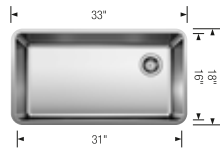

FORMERA	33	1¾	Equal Double
 satin polish	442 763	442 769	442 768
List price	\$ 782	\$ 689	\$ 654
Minimum cabinet size	36"	36"	36"
Bowl depth	9 in	9/9 in	9/9 in

Product weight: 18 lbs

Product weight: 38 lbs