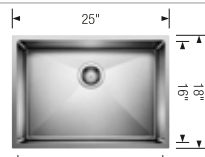

Product weight: 17 lbs