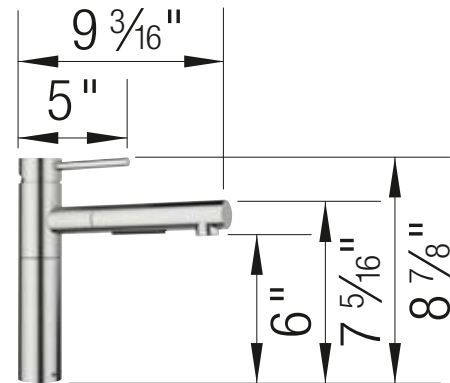

ALTA II

- Pull-out handspray with comfortable, ergonomic dual spray
- 140° swivel for optimal range of motion
- Quick connect installation and easy weight adjustment
- Solid brass construction
- 1.5 GPM (Gallons Per Minute) flow rate

NEW

Color finish			List price
	Matte Black	527560	$ 750
Metal finishes			List price
	Chrome	527558	$ 625
PVD finishes			List price
	Satin Dark Steel	527562	$ 750
	Satin Platinum	443256	$ 750
	PVD Steel	527559	$ 750
	Satin Gold	527561	$ 750

Technical drawing

Scope of supply

- Color-coded hot and cold supply lines
- 3/8" compression fittings
- All faucet parts required for installation

Faucets

Suggested soap dispenser

See page 122