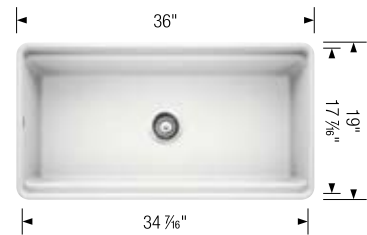

Technical drawing

Bowl depth 9,12 in; Product weight: 102 lbs

Compatible Grids

Grid 234691	$ 217
Dish Rack 234699	$ 197

A custom sink base and support system are required for installation of this sink.

The cabinet area beneath the sink MUST be reinforced to provide sufficient support.

Wood or metal support frame for the sink must support 400 lbs
To protect from damage, sink must ship on a pallet

Farmhouse Sinks

Optional accessories

234691
$ 217

234699
$ 197

441 231
$ 123

BLANCO UNIT with PROFINA

See page 98

See page 132