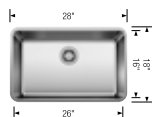

FORMERA	28	25	Bar
 satin polish	442 765	442 766	442 767
List price	\$ 738	\$ 484	\$ 420
Minimum cabinet size	33"	30"	21"
Bowl depth	9 in	9 in	9 in

Product weight: 13 lbs

Product weight: 12 lbs

Product weight: 8 lbs