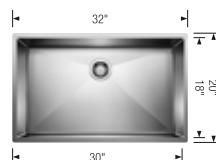

Product weight: 23 lbs