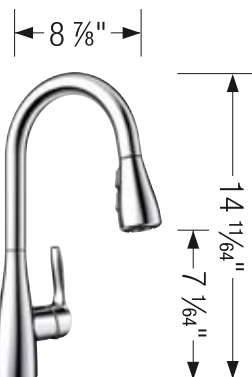

ATURA Bar

- Pull-down, insulated handspray with dual selectable spray patterns
- 360° swivel provides extended range
- Solid brass construction
- Ceramic disc cartridge
- 1.5 GPM (Gallons Per Minute) flow rate

Color finish			List price
	Matte Black	443028	$ 455
Metal finishes			List price
	Chrome	442209	$ 375
PVD finishes			List price
	PVD Steel	442210	$ 455

Technical drawing

Scope of supply

- Color-coded hot and cold supply lines
- 3/8" compression fittings
- All faucet parts required for installation

Suggested soap dispenser

See page 122