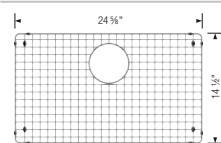

Optional accessories

Sink Grid

203 999
$ 177