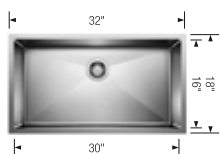

Product weight: 18 lbs