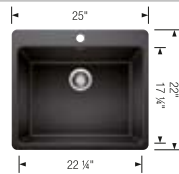

- Made in Canada
- Made of SILGRANIT®, premium granite composite
- Withstands heavy cookware, hot bakeware and scuff marks
- Food-safe surface protects against bacteria
- Rear-positioned drain location for maximum usable bowl and cabinet storage
- Undermount or drop-in installation

SILGRANIT® Sinks

LIVEN	25 Single	21 Single
Coal Black	443 218	443 226
Anthracite	443 219	443 227
Cinder	443 220	443 228
Volcano Gray	443 224	443 232
White	443 221	443 229
Soft White	443 225	443 233
Truffle	443 222	443 230
Café	443 223	443 231
List price	$ 706	$ 635
Minimum cabinet size	27"	24"
Bowl depth	9 in	8 in

Product weight: 22 lbs

4 additional knock-out holes for accessories
To prevent damage, sink must be shipped on a pallet.
Undermount or drop-in installation