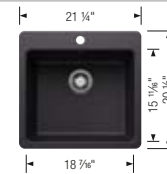

LIVEN SILGRANIT

- Made in Canada
- Made of SILGRANIT®, premium granite composite
- Withstands heavy cookware, hot bakeware and scuff marks
- Food-safe surface protects against bacteria
- Rear-positioned drain location for maximum usable bowl and cabinet storage
- Undermount or drop-in installation

SILGRANIT® Sinks

LIVEN	25 Single	21 Single
Coal Black	443 218	443 226
Anthracite	443 219	443 227
Cinder	443 220	443 228
Volcano Gray	443 224	443 232
White	443 221	443 229
Soft White	443 225	443 233
Truffle	443 222	443 230
Café	443 223	443 231
List price	$ 706	$ 635
Minimum cabinet size	27"	24"
Bowl depth	9 in	8 in

Product weight: 22 lbs

4 additional knock-out holes for accessories
To prevent damage, sink must be shipped on a pallet.
Undermount or drop-in installation

Product weight: 21 lbs

2 additional knock-out holes for accessories
Undermount or drop-in installation

Pre-drilled holes for tapping or drilling

Scope of supply

Installation instructions, Cut-out template, Drop-in clips, Limited Lifetime Warranty

Compatible Grids		
	Grid 235915	$ 171
	Grid 235865	$ 168

Optional accessories

235915
$ 171

BLANCO UNIT with LIVEN

See page 105

See page 130