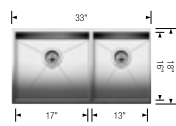

Product weight: 33 lbs

Scope of supply

Installation instructions, Cut-out template, Limited Lifetime Warranty

Compatible Grids							
Grid 223189	\$ 166	Grid 223190	\$ 166	Grid 223189	\$ 166	Grid (Large Bowl) 224405	\$ 205
Foldable Grid 238483	\$ 130	Foldable Grid 238483	\$ 130	Foldable Grid 238483	\$ 130	Grid (Small Bowl) 224406	\$ 174
						Foldable Grid 238483	\$ 130