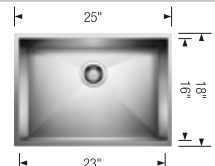

Product weight: 22 lbs

Scope of supply

Installation instructions, Cut-out template, Limited Lifetime Warranty

Compatible Grids			
	Grid 221018	$ 214	Grid 231599
			$ 196
			Grid 223191
			$ 166
			Foldable Grid 238483
			$ 130
			Foldable Grid 238483
			$ 130