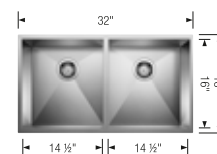

Product weight: 22 lbs

Scope of supply

Installation instructions, Cut-out template, Undermount clips, Limited Lifetime Warranty

Compatible Grids			
Grid 235968	\$ 196	Grid (Large Bowl) 235971	\$ 166
Foldable Grid 238483	\$ 130	Grid (Small Bowl) 235959	\$ 166
Elevated Grid 231608	\$ 168	Foldable Grid 238483	\$ 130
		Grid 233080	\$ 166
		Foldable Grid 238483	\$ 130
		Elevated Grid 231608	\$ 168