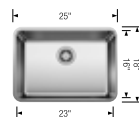

FORMERA	28	25	Bar
 satin polish	442 765	442 766	442 767
List price	\$ 738	\$ 484	\$ 420
Minimum cabinet size	33"	30"	21"
Bowl depth	9 in	9 in	9 in

Product weight: 13 lbs

Product weight: 12 lbs

Product weight: 8 lbs