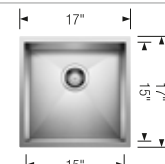

Product weight: 15 lbs

Scope of supply

Installation instructions, Cut-out template, Undermount clips, Limited Lifetime Warranty

Compatible Grids					
Grid 203999	$ 177	Grid 233078	$ 166	Grid 235958	$ 166
Foldable Grid 238483	$ 130	Foldable Grid 238483	$ 130	Foldable Grid 238483	$ 130
Elevated Grid 231608	$ 168