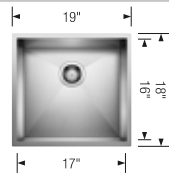

Product weight: 14 lbs