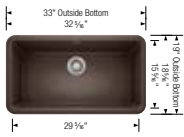

Product weight: 53 lbs