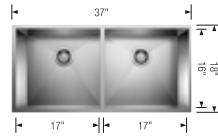

Product weight: 33 lbs

Scope of supply

Installation instructions, Cut-out template, Limited Lifetime Warranty

Compatible Grids							
Grid 223189	\$ 166	Grid 223190	\$ 166	Grid 223189	\$ 166	Grid (Large Bowl) 224405	\$ 205
Foldable Grid 238483	\$ 130	Foldable Grid 238483	\$ 130	Foldable Grid 238483	\$ 130	Grid (Small Bowl) 224406	\$ 174
						Foldable Grid 238483	\$ 130