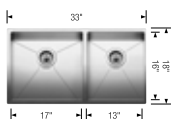

Product weight: 28 lbs