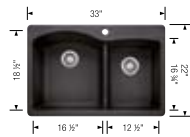

Product weight: 38 lbs
4 additional knock-out holes for accessories