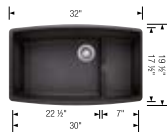

Product weight: 34 lbs
To protect from damage, sink must ship on a pallet.

Product weight: 38 lbs

Product weight: 39 lbs

Product weight: 18 lbs

Scope of supply				
	Mesh basket, Installation instructions, Cut-out template, Limited Lifetime Warranty	Installation instructions, Cut-out template, Limited Lifetime Warranty	Installation instructions, Cut-out template, Limited Lifetime Warranty	Installation instructions, Cut-out template, Limited Lifetime Warranty
Compatible Grids				
	Grid (Large Bowl) 222472 \$ 181	Grid (Large Bowl) 226828 \$ 181	Grid (Left Bowl) 222429 \$ 181	Grid 222466 \$ 181
		Grid (Small Bowl) 226830 \$ 181	Grid (Right Bowl) 222469 \$ 181	Foldable Grid 238483 \$ 130