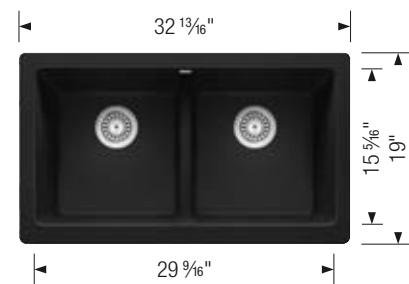

Farmhouse Sinks

Scope of supply

Installation instructions, Undermount clips, Limited Lifetime Warranty

Technical drawing

Bowl depth 9 in; Product weight: 38 lbs
To protect from damage, sink must ship on a pallet