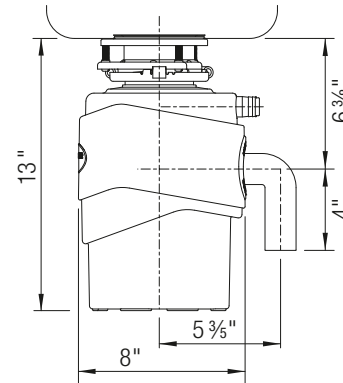

Food Waste Disposer Max

- 1 horse power AC induction motor produces 1700 RPM
- Easy to install 3 bolt installation system
- Grinding components made of stainless steel
- 3 grinding stages to quickly grind nearly any food waste
- Continuous feed disposer with auto-reverse function
- Color coordinate air switch and faucet in five finishes

NEW

Power supply required

AC induction motor		Power plug type		List price
	1 HP/ 120 V/ 60 Hz/ 10.5 A	B	442979	$ 795

Technical drawing

Product weight: 21 lbs

Scope of supply

- Installation hardware
- Installation instructions
- Limited 10 year Warranty

Orga & Waste

Optional accessories

443 152
$ 69

NEW

443 153
$ 79

NEW

443 154
$ 89

NEW

443 155
$ 89

NEW