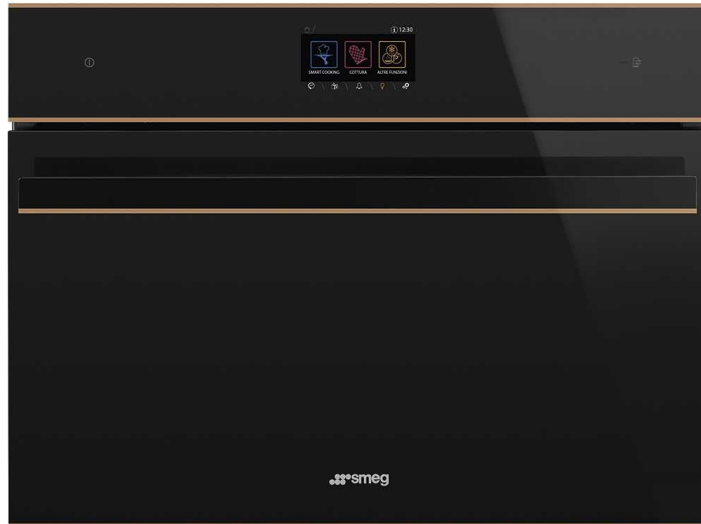

SF4604WMCNRK
HORNO ELECTRICO 24" 60CM
220V ACERO INOXIDABLE

20% OFF

~~$53,900 iva incluido~~
$43,120 iva incluido

1 PZA