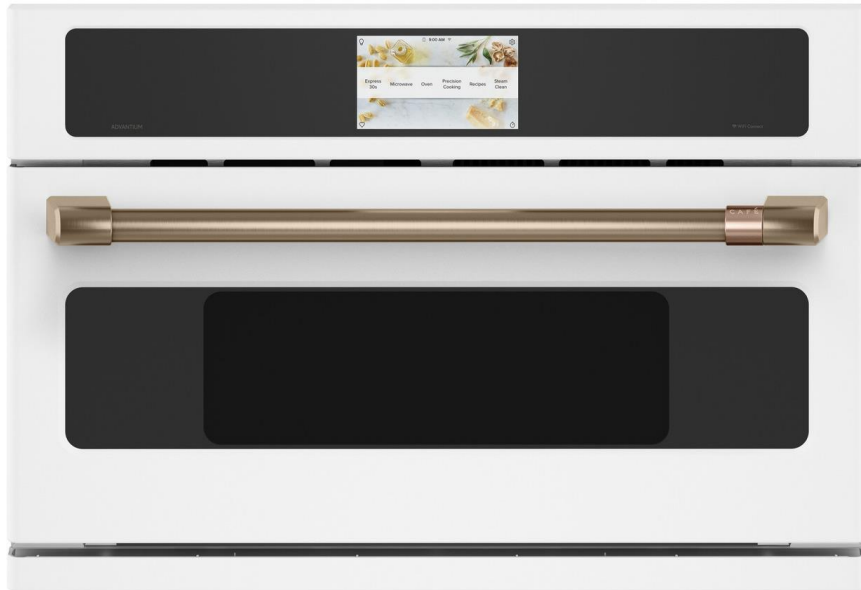

**-15%**

~~USD \$2,460 iva incluido~~  
**USD \$2,090 iva incluido**

**VENDIDO**

0 PZA

CAFÉ  
DISTINCT BY DESIGN™

CSB913P4NW2  
HORNO ELECTRICO 30"  
76CM

-15%

~~USD \$5,799 iva incluido~~  
USD \$4,929 iva incluido