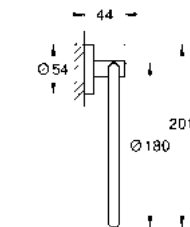

Toallero de argolla Essentials
Hecho de metal
Fijación oculta

- **40365DL1** ● Brushed Warm Sunset
- **40365GL1** ● Cool sunrise
- **40365AL1** ● Brushed Hard Graphite

$ 1,140