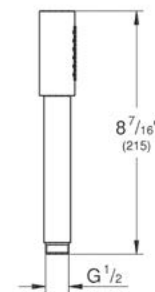

Regadera de mano Sena Stick
Orificios de fácil limpieza SpeedClean
Water Guide interno para mayor durabilidad
GROHE Ecojoy ¡Ahorra agua! 6.6 lpm

- **26465AL0** ● Brushed Warm Sunset
- **26465DL0** ● Cool sunrise
- **26465GL0** ● Brushed Hard Graphite

$ 6,630