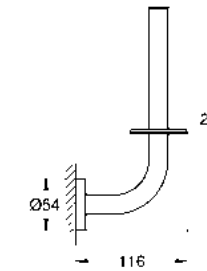

Portapapel Essentials
Hecho de metal
Fijación oculta

- **40385DL1** ● Brushed Warm Sunset
- **40385GL1** ● Cool sunrise
- **40385AL1** ● Brushed Hard Graphite

$ 1,140