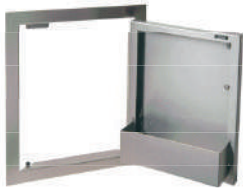

MODEL	DESCRIPTION	WIDTH	USD
ARTP-DS17	Door Bin For 17" Single Door	17"	$89
ARTP-DS26	Door Bin For 26" Single Door	26"	$89
ARTP-DS32	Door Bin For 32" Double Doors (2 Required)	32"	$89
ARTP-DS36	Door Bin For 36" Double Doors (2 Required)	36"	$89
ARTP-DS42	Door Bin For 42" Double Doors (2 Required)	42"	$89