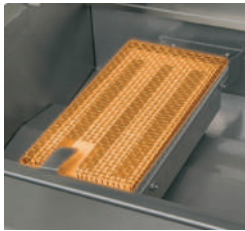

MODEL	DESCRIPTION	WIDTH	USD
ARTC-SBM	ART-SB1 shelf mount for Cart use		$236
ART-ROT26	Artisan Rotisserie Kit for AAEP-26 Grill		$349
ART-ROT32	Artisan Rotisserie Kit for AAEP-32 Grill		$387
ART-ROT36	Artisan Rotisserie Kit for AAEP-36 Grill		$425
ARTP-G	DROP IN GRIDDLE (Fits Grill and DBL side Burner)		$575