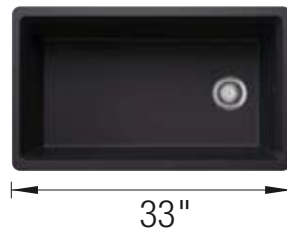

SCOPE OF SUPPLY

Includes bridge cutting board, accessories holder and large colander

NEW
INTEOS Cutting Board

NEW
INTEOS Accessory
Frame

NEW
INTEOS Large Colander

TECHNICAL DRAWING

Bowl depth 9 in
Installation on a wooden frame,
no clips required. Please refer to
installation instructions.
Reversible sink
Minimum cabinet size: 36"