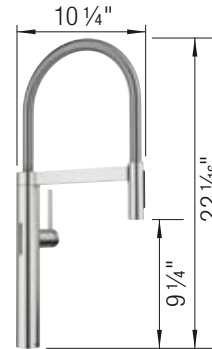

TECHNICAL DRAWING

SCOPE OF SUPPLY

- Color-coded hot and cold supply lines
- 3/8" compression fittings
- All faucet parts provided for installation, including 6C batteries and AC adapter
- All faucet parts required for installation

OPTIONAL ACCESSORIES

SUGGESTED SOAP DISPENSER

LATO soap dispenser

See page 137