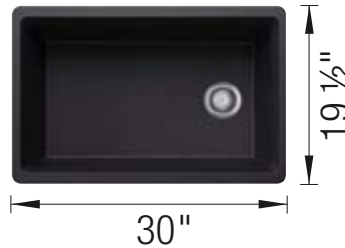

SCOPE OF SUPPLY

Includes bridge cutting board, accessories holder and large colander

NEW
INTEOS Cutting Board

NEW
INTEOS Accessory Frame

NEW
INTEOS Large Colander

TECHNICAL DRAWING

Bowl depth 9 in
Installation on a wooden frame,
no clips required. Please refer to
installation instructions.
Reversible sink
Minimum cabinet size: 33"