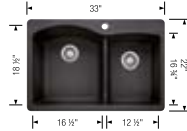

Coal Black
	Anthracite
	Cinder
	Volcano Gray
	White
	Soft White
	Truffle
	Café
List Price	
Minimum cabinet size	
Bowl depth	

442908
440215
441465
443100
440216
443063
441283
440213
$ 806
36"
9.5/8 in

442912
440220
441466
443104
440221
443067
441285
440218
$ 766
36"
9.5/9.5 in