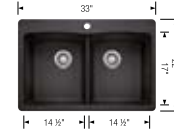

Coal Black
	Anthracite
	Cinder
	Volcano Gray
	White
	Soft White
	Truffle
	Café
List Price	
Minimum cabinet size	
Bowl depth	

442908
440215
441465
443100
440216
443063
441283
440213
$ 806
36"
9.5/8 in

442912
440220
441466
443104
440221
443067
441285
440218
$ 766
36"
9.5/9.5 in