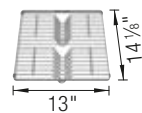

INTEOS Dish Rack

NEW
443342
$ 150