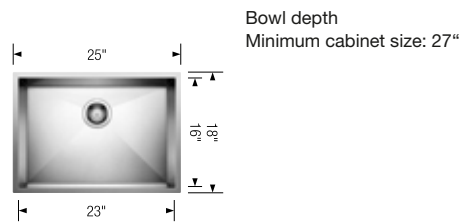

TECHNICAL DRAWING

Stainless Steel
Sinks

OPTIONAL ACCESSORIES

CapFlow Strainer Cover 517666 $ 61	BLANCOCLEAN Stainless Steel Cleaner 406201 $ 37

BLANCO UNIT WITH QUATRUS R0 ADA

RIVANA High Arc

See page 128

Dimensions and drawings with cut-out details available at blanco.com