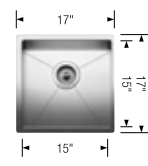

SPECIFICATIONS

Product weight: 18 lbs

Product weight: 18 lbs

Product weight: 10 lbs

Product weight: 10 lbs

SCOPE OF SUPPLY

Installation instructions, Cut-out template, Limited Lifetime Warranty

Sink Grid
516271 $ 172

Sink Grid (Large Bowl)
223190 $ 172

Sink Grid (Small Bowl)
223189 $ 172

Sink Grid
223200 $ 172

COMPATIBLE GRIDS

Foldable Grid
238483 $ 135

Foldable Grid
238483 $ 135