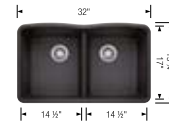

- Made in Canada and Germany
- Made of SILGRANIT®, premium granite composite
- Withstands heavy cookware, hot bakeware and scuff marks
- Food-safe surface protects against bacteria
- Rear-positioned drain location for maximum usable bowl and cabinet storage

Undermount

SILGRANIT Sinks

2

DIAMOND	EQUAL DOUBLE	LOW DIVIDE
● Coal Black ● Anthracite ● Cinder ● Volcano Gray ● White ● Soft White ● Truffle ● Café		
List Price	$ 813	$ 813
Minimum cabinet size	36"	36"
Bowl depth	9.5/9.5 in	9.5/9.5 in