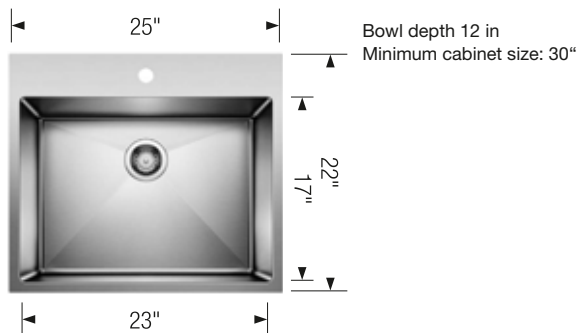

COMPATIBLE GRIDS

TECHNICAL DRAWING