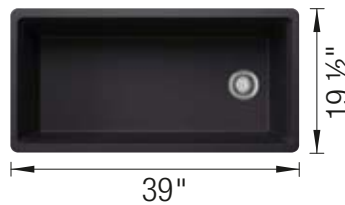

SCOPE OF SUPPLY

Includes bridge cutting board, accessories holder and large colander

NEW
INTEOS Cutting Board

NEW
INTEOS Accessory Frame

NEW
INTEOS Large Colander

TECHNICAL DRAWING

Bowl depth 9 in
Installation on a wooden frame,
no clips required. Please refer to
installation instructions.
Reversible sink.
Minimum cabinet size: 39"