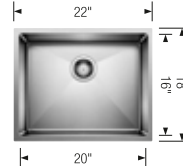

SPECIFICATIONS

Product weight: 17 lbs

Product weight: 15 lbs

Product weight: 10 lbs

SCOPE OF SUPPLY

Installation instructions, Cut-out template, Undermount clips, Limited Lifetime Warranty

COMPATIBLE GRIDS

Sink Grid
203 999 $ 184

Sink Grid
233 078 $ 172

Sink Grid
235 958 $ 172

Sink Grid
235 950 $ 172

Elevated Grid
231 608 $ 174

Foldable Grid
238 483 $ 135

Foldable Grid
238 483 $ 135