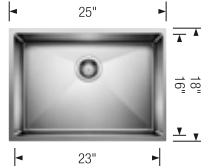

SPECIFICATIONS

Product weight: 17 lbs

Product weight: 15 lbs

Product weight: 10 lbs

SCOPE OF SUPPLY

Installation instructions, Cut-out template, Undermount clips, Limited Lifetime Warranty

COMPATIBLE GRIDS

Sink Grid
203 999 $ 184

Sink Grid
233 078 $ 172

Sink Grid
235 958 $ 172

Sink Grid
235 950 $ 172

Elevated Grid
231 608 $ 174

Foldable Grid
238 483 $ 135

Foldable Grid
238 483 $ 135