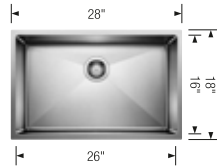

SPECIFICATIONS

Product weight: 17 lbs

Product weight: 15 lbs

Product weight: 10 lbs

SCOPE OF SUPPLY

Installation instructions, Cut-out template, Undermount clips, Limited Lifetime Warranty

COMPATIBLE GRIDS

Sink Grid
203 999 $ 184

Sink Grid
233 078 $ 172

Sink Grid
235 958 $ 172

Sink Grid
235 950 $ 172

Elevated Grid
231 608 $ 174

Foldable Grid
238 483 $ 135

Foldable Grid
238 483 $ 135