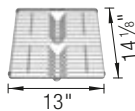

INTEOS Dish Rack

NEW
443 342
$ 150