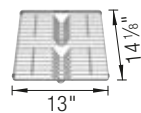

INTEOS Dish Rack

NEW
443342
$ 150