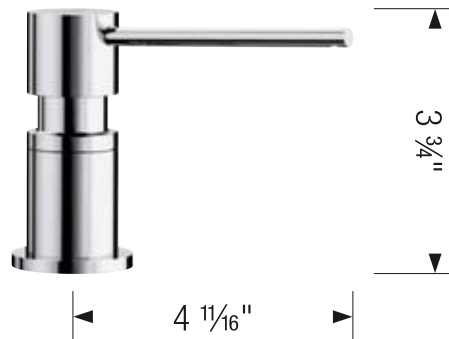

TECHNICAL DRAWING

1 3/8" hole required for installation

SCOPE OF SUPPLY

- Mounting hardware