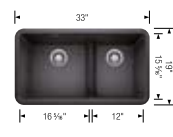

Farmhouse Sinks

4

SPECIFICATIONS	Product weight: 53 lbs	Product weight: 53 lbs	Product weight: 47 lbs	Product weight: 45 lbs
	Installation instructions, Cabinet template, Limited Lifetime Warranty			
	Planning Note:			
SCOPE OF SUPPLY	Custom cabinet installation required.			
	Sink Grid 235 011 \$ 213	Sink Grid (Small Bowl) 237 525 \$ 197	Sink Grid 233 532 \$ 222	Sink Grid 237 527 \$ 213
COMPATIBLE GRIDS	Floating Sink Grid 233 530 \$ 177	Sink Grid (Large Bowl) 237 526 \$ 201		Floating Sink Grid 233 530 \$ 177