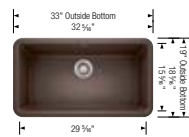

SPECIFICATIONS	Product weight: 53 lbs	Product weight: 53 lbs	Product weight: 47 lbs	Product weight: 45 lbs
	Installation instructions, Cabinet template, Limited Lifetime Warranty			
	Planning Note:			
SCOPE OF SUPPLY	Custom cabinet installation required.			
	Sink Grid 235 011 $ 213	Sink Grid (Small Bowl) 237 525 $ 197	Sink Grid 233 532 $ 222	Sink Grid 237 527 $ 213
COMPATIBLE GRIDS	Floating Sink Grid 233 530 $ 177	Sink Grid (Large Bowl) 237 526 $ 201		Floating Sink Grid 233 530 $ 177

OPTIONAL ACCESSORIES		BLANCO UNIT WITH IKON	
Beech Cutting Board 235 010 $ 275	CapFlow Strainer Cover 517 666 $ 61	ARTONA See page 122	Universal Bag XL 40 See page 148