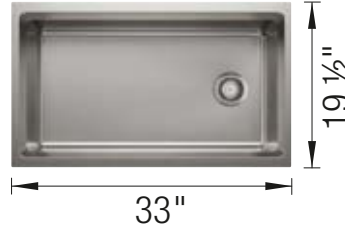

NEW
INTEOS Cutting Board

NEW
INTEOS Accessory Frame

NEW
INTEOS Large Colander

TECHNICAL DRAWING

Bowl depth 9 in
Installation on a wooden frame,
no clips required. Please refer to
installation instructions.
Reversible sink
Minimum cabinet size: 36"