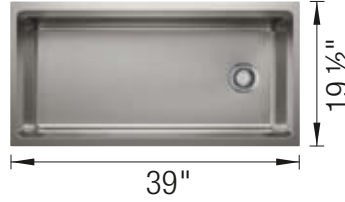

TECHNICAL DRAWING

Bowl depth 9 in
Installation on a wooden frame,
no clips required. Please refer to
installation instructions.
Reversible sink
Minimum cabinet size: 42"

COMPATIBLE GRIDS

INTEOS Grid 39 443346	\$ 225
--------------------------	--------