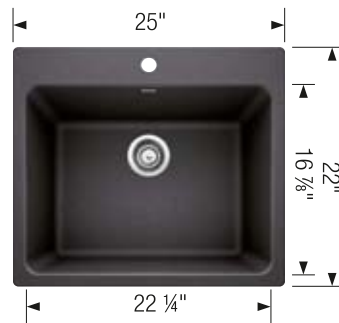

COMPATIBLE GRIDS

TECHNICAL DRAWING

Bowl depth 12 in; Product weight: 35 lbs
4 additional knock-out holes for accessories
Undermount or drop-in installation
Minimum cabinet size: 27"

OPTIONAL ACCESSORIES

Stainless Steel Laundry Rack
234 771
$ 181

CapFlow Strainer Cover
517 666
$ 61

BLANCOCLEAN Silgranit Cleaner
406 200
$ 37

BLANCO UNIT WITH LIVEN LAUNDRY

ARTONA
See page 122

Storage Caddy 20
See page 150