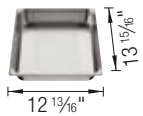

NEW
INTEOS Accessory
Frame

NEW
INTEOS Large Colander

NEW
INTEOS Cutting Board

TECHNICAL DRAWING

Bowl depth 9 in
Installation on a wooden frame,
no clips required. Please refer to
installation instructions.
Reversible sink
Minimum cabinet size: 48"