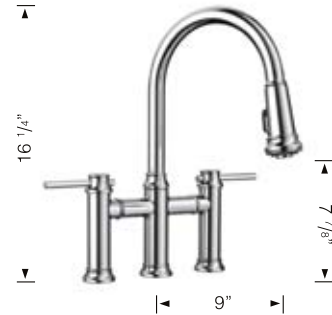

TECHNICAL DRAWING

SCOPE OF SUPPLY

- Color-coded hot and cold supply lines
- 3/8" compression fittings
- All faucet parts required for installation

OPTIONAL ACCESSORIES

SUGGESTED SOAP DISPENSER

EMPRESSA soap dispenser

See page 140