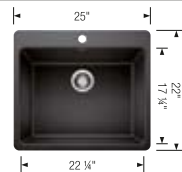

443 226
443 227
443 228
443 232
443 229
443 233
443 230
443 231

\$ 706
27"
9 in

\$ 635
24"
8 in

SPECIFICATIONS

Product weight: 22 lbs

Product weight: 21 lbs

PLANNING NOTE

4 additional knock-out holes for accessories
Undermount or drop-in installation