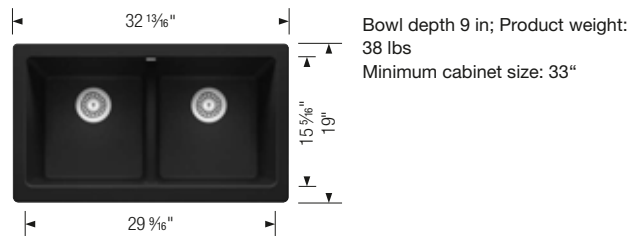

VINTERA 33 SILGRANIT

- Made in Canada and Germany
- Made of SILGRANIT®, premium granite composite
- Withstands heavy cookware, hot bakeware and scuff marks
- Food-safe surface protects against bacteria
- Rear-positioned drain holes maximize cabinet storage space

Undermount

Flushmount

COLOR

COLOR		LIST PRICE
Coal Black	526 554	$ 2079
Anthracite	526 547	$ 2079
Cinder	526 548	$ 2079
Volcano Gray	527 418	$ 2079
White	526 550	$ 2079
Soft White	527 409	$ 2079
Truffle	526 553	$ 2079
Café	526 552	$ 2079

SCOPE OF SUPPLY

Installation instructions, Undermount clips, Limited Lifetime Warranty

COMPATIBLE GRIDS

Sink Grid 239955	$ 171
Floating Sink Grid 233530	$ 177

TECHNICAL DRAWING

OPTIONAL ACCESSORIES

Beech Cutting Board

235010
$ 275

CapFlow Strainer Cover

517 666
$ 61

BLANCO UNIT WITH VINTERA 33

RIVANA Semi Pro

See page 127

Food Waste Disposer Max

See page 144