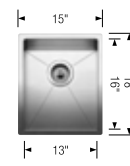

● satin polish

516223

516224

516225

515638

List Price

$ 1916

$ 1916

$ 1838

$ 1980

Minimum cabinet size

27"

21"

18"

21"

Bowl depth

10 in

10 in

10 in

8 in