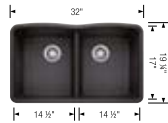

- Made in Canada and Germany
- Made of SILGRANIT®, premium granite composite
- Withstands heavy cookware, hot bakeware and scuff marks
- Food-safe surface protects against bacteria
- Rear-positioned drain location for maximum usable bowl and cabinet storage

Undermount

SILGRANIT Sinks

2

DIAMOND	EQUAL DOUBLE	LOW DIVIDE
● Coal Black ● Anthracite ● Cinder ● Volcano Gray ● White ● Soft White ● Truffle ● Café		
List Price	$ 813	$ 813
Minimum cabinet size	36"	36"
Bowl depth	9.5/9.5 in	9.5/9.5 in