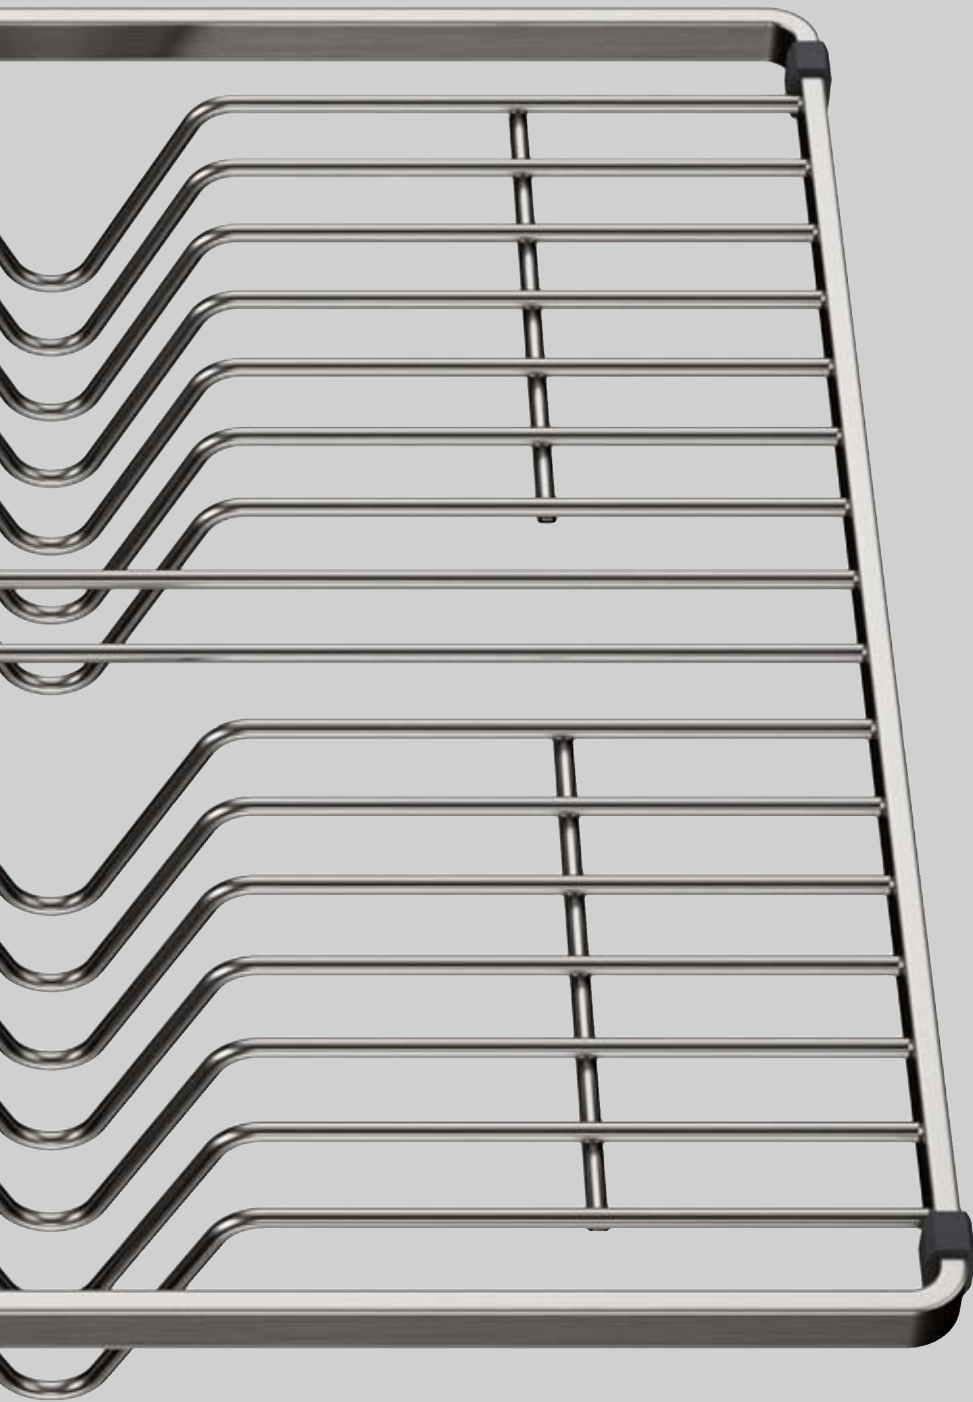

8 ACCESSORIES

ACCESSORIES FOR FAUCET FILTERS ACCESSORIES	157
FOR SINKS ACCESSORIES FOR WASTE SYSTEMS	152-156
KITCHEN ACCESSORIES	158-160
SINK CLEANERS	161-169 170