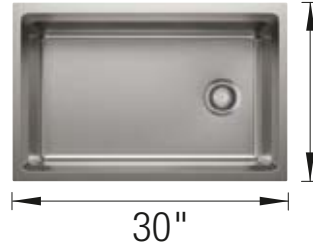

TECHNICAL DRAWING

Bowl depth 9 in
Installation on a wooden frame,
no clips required. Please refer to
installation instructions.
Reversible sink
Minimum cabinet size: 33"

COMPATIBLE GRIDS

INTEOS Grid 30 443344	\$ 185
--------------------------	--------