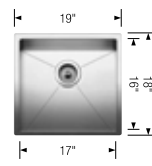

SPECIFICATIONS

Product weight: 18 lbs

Product weight: 18 lbs

Product weight: 10 lbs

Product weight: 10 lbs

SCOPE OF SUPPLY

Installation instructions, Cut-out template, Limited Lifetime Warranty

Sink Grid
516271 $ 172

Sink Grid (Large Bowl)
223190 $ 172

Sink Grid (Small Bowl)
223189 $ 172

Sink Grid
223200 $ 172

COMPATIBLE GRIDS

Foldable Grid
238483 $ 135

Foldable Grid
238483 $ 135