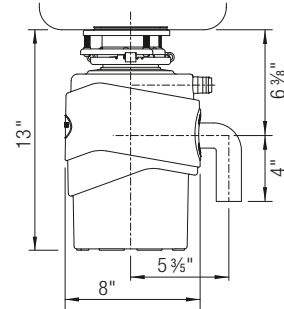

Power supply required

AC INDUCTION MOTOR	POWER PLUG TYPE	LIST PRICE	TECHNICAL DRAWING
 0.75 HP/ 120 V/ 60 Hz/ 10 A	B	442978 \$ 595	Product weight: 21 lbs

SCOPE OF SUPPLY

FWD baffle

FWD plug and strainer

FWD L-pipe set