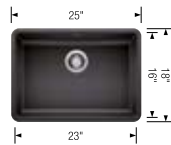

SPECIFICATIONS

Product weight: 21 lbs

Product weight: 21 lbs

Product weight: 13 lbs

SCOPE OF SUPPLY

Installation instructions, Cut-out template, Limited Lifetime Warranty

COMPATIBLE GRIDS

Sink Grid
236594 $ 188

Sink Grid
221014 $ 188

Sink Grid
221013 $ 175

Floating Grid
233542 $ 177