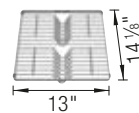

INTEOS Dish Rack

NEW
443 342
$ 150