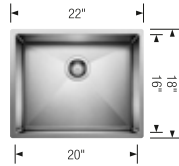

SPECIFICATIONS

Product weight: 18 lbs

Product weight: 18 lbs

Product weight: 10 lbs

Product weight: 10 lbs

SCOPE OF SUPPLY

Installation instructions, Cut-out template, Limited Lifetime Warranty

Sink Grid
516271 $ 172

Sink Grid (Large Bowl)
223190 $ 172

Sink Grid (Small Bowl)
223189 $ 172

Sink Grid
223200 $ 172

COMPATIBLE GRIDS

Foldable Grid
238483 $ 135

Foldable Grid
238483 $ 135