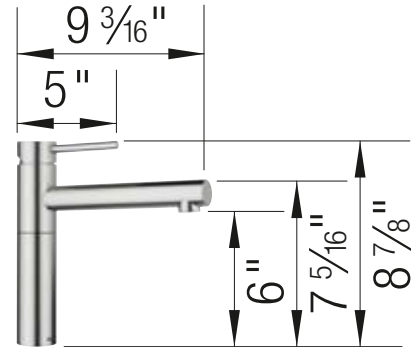

TECHNICAL DRAWING

SCOPE OF SUPPLY

- Color-coded hot and cold supply lines
- 3/8" compression fittings
- All faucet parts required for installation

OPTIONAL ACCESSORIES

SUGGESTED SOAP DISPENSER

LATO soap dispenser

See page 137