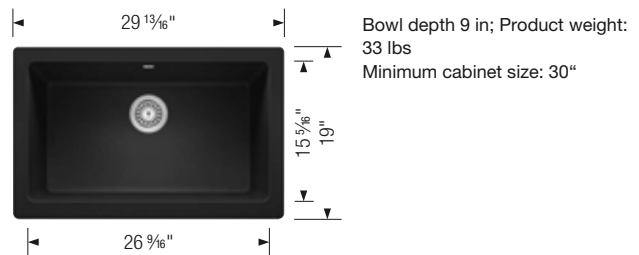

VINTERA 30 SILGRANIT

- Made in Canada and Germany
- Made of SILGRANIT®, premium granite composite
- Withstands heavy cookware, hot bakeware and scuff marks
- Food-safe surface protects against bacteria
- Rear-positioned drain holes maximize cabinet storage space

Undermount

Flushmount

COLOR			LIST PRICE
	Coal Black	526 545	$ 1799
	Anthracite	526 538	$ 1799
	Cinder	526 539	$ 1799
	Volcano Gray	527 417	$ 1799
	White	526 541	$ 1799
	Soft White	527 408	$ 1799
	Truffle	526 544	$ 1799
	Café	526 543	$ 1799

SCOPE OF SUPPLY

Installation instructions, Undermount clips, Limited Lifetime Warranty

COMPATIBLE GRIDS

Sink Grid 233532	$ 222
Floating Sink Grid 233530	$ 177

TECHNICAL DRAWING

OPTIONAL ACCESSORIES

Beech Cutting Board

235010
$ 275

BLANCO UNIT WITH VINTERA 30

RIVANA Semi Pro

See page 127

Food Waste Disposer Max

See page 144