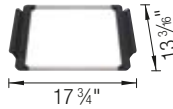

NEW
INTEOS Accessory Frame