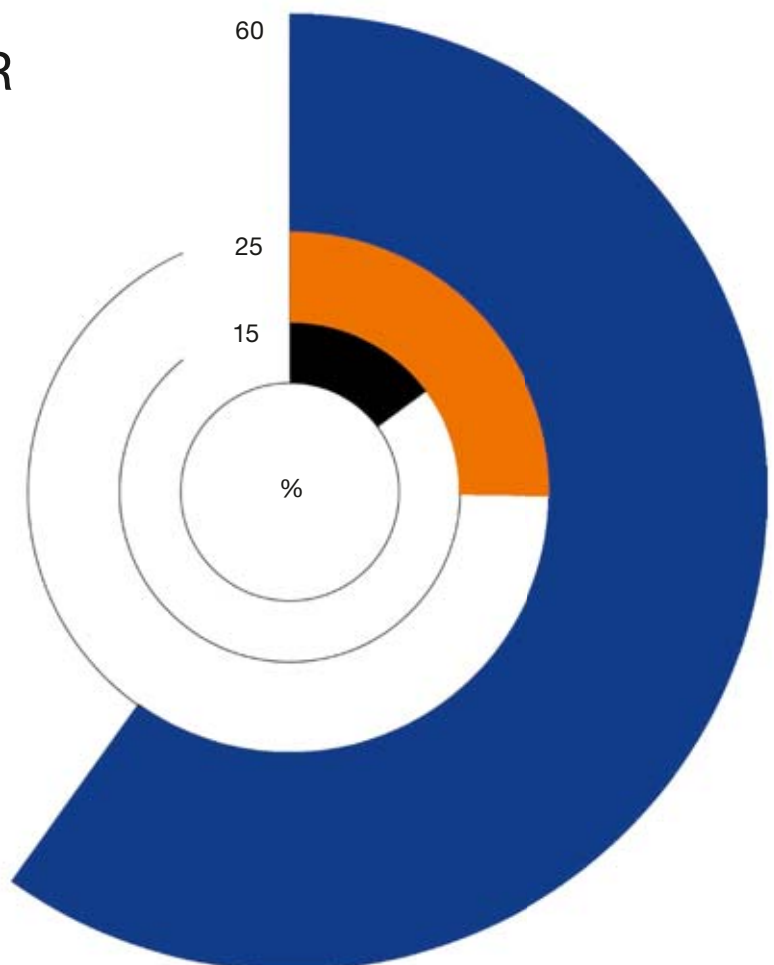

THE WATER PLACE

is the most used area in the kitchen. Each BLANCO UNIT is designed to optimize this space.

60%

KITCHEN WATER PLACE

25%
15%

stove
other

- Getting water
- Prepping
- Washing & cleaning
- Washing your hands
- Disposal & organization