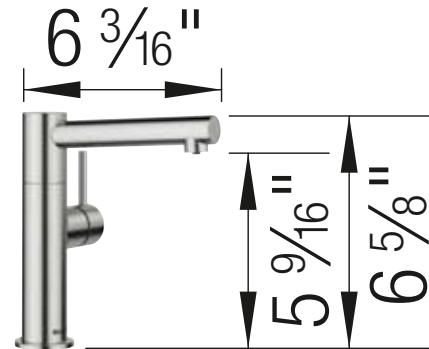

TECHNICAL DRAWING

SCOPE OF SUPPLY

- Blue cold and RO supply lines
- 3/8" compression fittings
- All faucet parts required for installation
- Filter not included

OPTIONAL ACCESSORIES

Filter Starter Set Soft L

443274
$ 299

Filter Starter Set
Microplastic S

443275
$ 299

Filter Flowmeter

443276
$ 85

SUGGESTED SOAP DISPENSER

LATO soap dispenser

See page 137