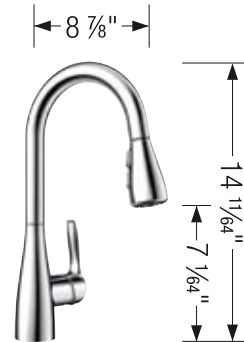

TECHNICAL DRAWING

SCOPE OF SUPPLY

- Color-coded hot and cold supply lines
- 3/8" compression fittings
- All faucet parts required for installation

OPTIONAL ACCESSORIES

SUGGESTED SOAP DISPENSER

LATO soap dispenser

See page 137