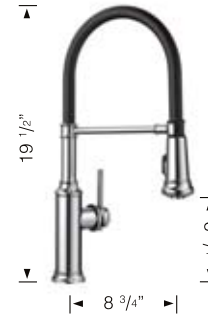

TECHNICAL DRAWING

SCOPE OF SUPPLY

- Color-coded hot and cold supply lines
- 3/8" compression fittings
- All faucet parts required for installation

OPTIONAL ACCESSORIES

SUGGESTED SOAP DISPENSER

EMPRESSA soap dispenser

See page 140