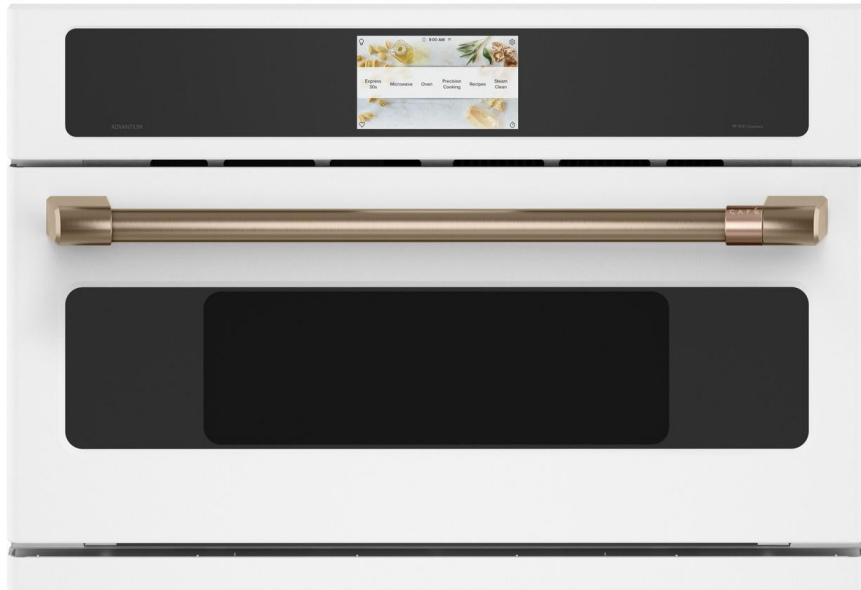

**-15%**

~~USD \$2,460 iva incluido~~  
**USD \$2,090 iva incluido**

**VENDIDO**

0 PZA

CSB913P4NW2  
HORNO ELECTRICO 30"  
76CM

CAFÉ  
DISTINCT BY DESIGN™

-15%

~~USD \$5,799 iva incluido~~  
USD \$4,929 iva incluido